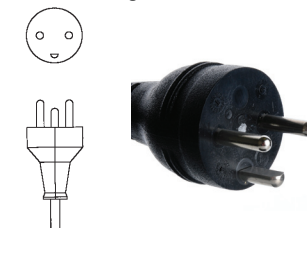

Plug Code "I"
Denmark Plug