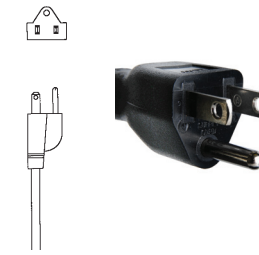

WHEATON®

Plug Style Codes

Plug Code "A"
North America Plug