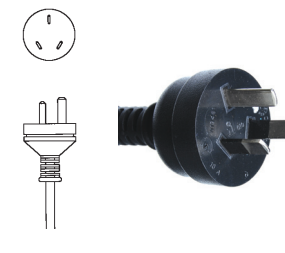

WHEATON®

Plug Style Codes

Plug Code "A"
North America Plug

Plug Code "B"
Japan Plug

Plug Code "C"
Continental Europe Plug

Plug Code "D"
United Kingdom Plug

Plug Code "F"
Australia/China Plug

Plug Code "G"
Italy/Chile Plug