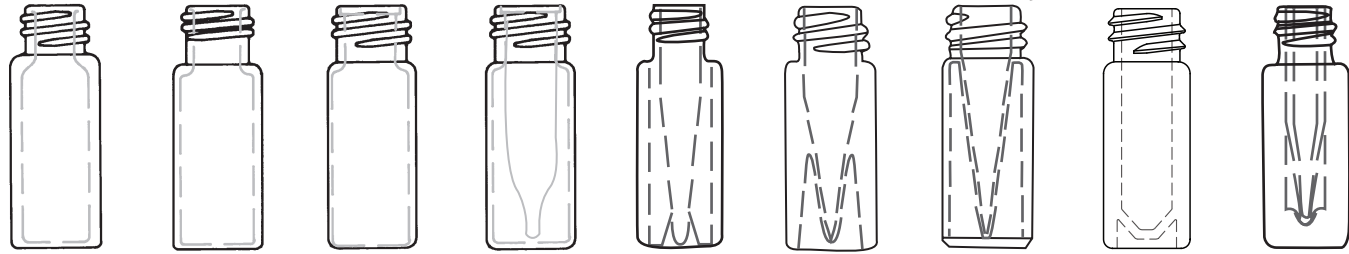

# Chromatography Chart of Vials

## Screw Cap Vials

12 x 32mm

W225900 (Clear) W225150 (Clear) 224626 (Clear) 225326 (Clear) 225185 (Clear) W225186 (Clear) W225181 (Clear) W225237 (Clear) 225195 (Clear)  
 W225910 (Amber) W225151 (Clear) 224627 (Clear) 225328 (Amber) 225186 (Clear) W225181 (Clear) W225237 (Clear) 225195 (Clear)  
 W225152 (Amber) 224628 (Amber) 225186 (Clear) W225181 (Clear) W225237 (Clear) 225195 (Clear)  
 W225153 (Amber) 224629 (Amber) 225186 (Clear) W225181 (Clear) W225237 (Clear) 225195 (Clear)  
 225205 (Amber)