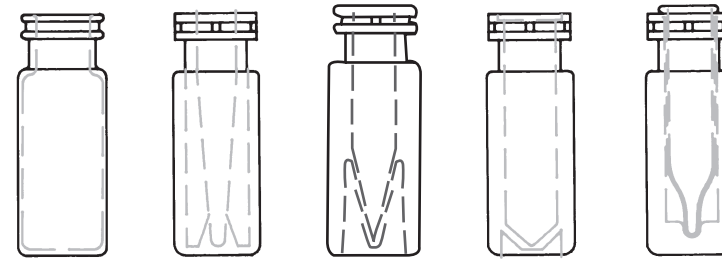

## Crimp Top Vials

12 x 32mm

223682 (Clear) 225172 (Amber) 225220-01 (Clear)  
 223682-01 (Clear) 225173 (Amber) 225221-01 (Amber)  
 223692 (Amber) 225174 (Clear)  
 223692-01 (Amber) 225175 (Clear)

## Snap Ring Vials

12 x 32mm

225179 (Clear) 225180 (Clear) W225187 (Clear) 225235 (Clear) 225190 (Clear)  
 225179-01 (Clear) 225180 (Clear) W225187 (Clear) 225235 (Clear) 225190 (Clear)  
 225179-02 (Amber) 225180 (Clear) W225187 (Clear) 225235 (Clear) 225190 (Clear)  
 225179-03 (Amber) 225180 (Clear) W225187 (Clear) 225235 (Clear) 225190 (Clear)  
 225200 (Amber)