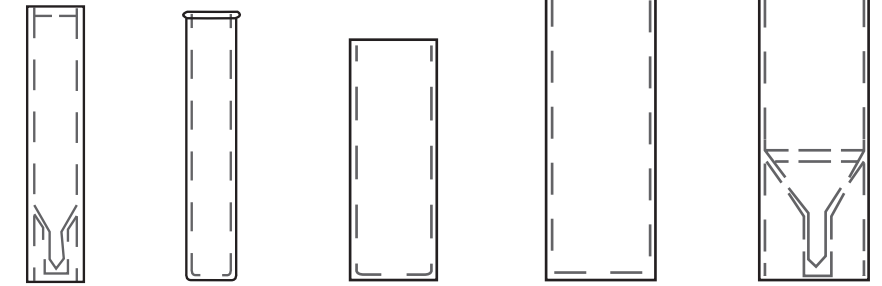

## High Recovery Vials

12 x 32mm

W225149 (Clear) W225171 (Clear)

## Shell Vials

8 x 40mm

12 x 32mm

15 x 45mm

225242 (Clear) W225243 (Clear) 225120 (Clear) 225126 (Clear) 225130 (Clear)  
 225241 (Clear) 225241 (Clear) 225121 (Amber) 225127 (Amber)  
 225124 (Clear) 225129 (Clear)